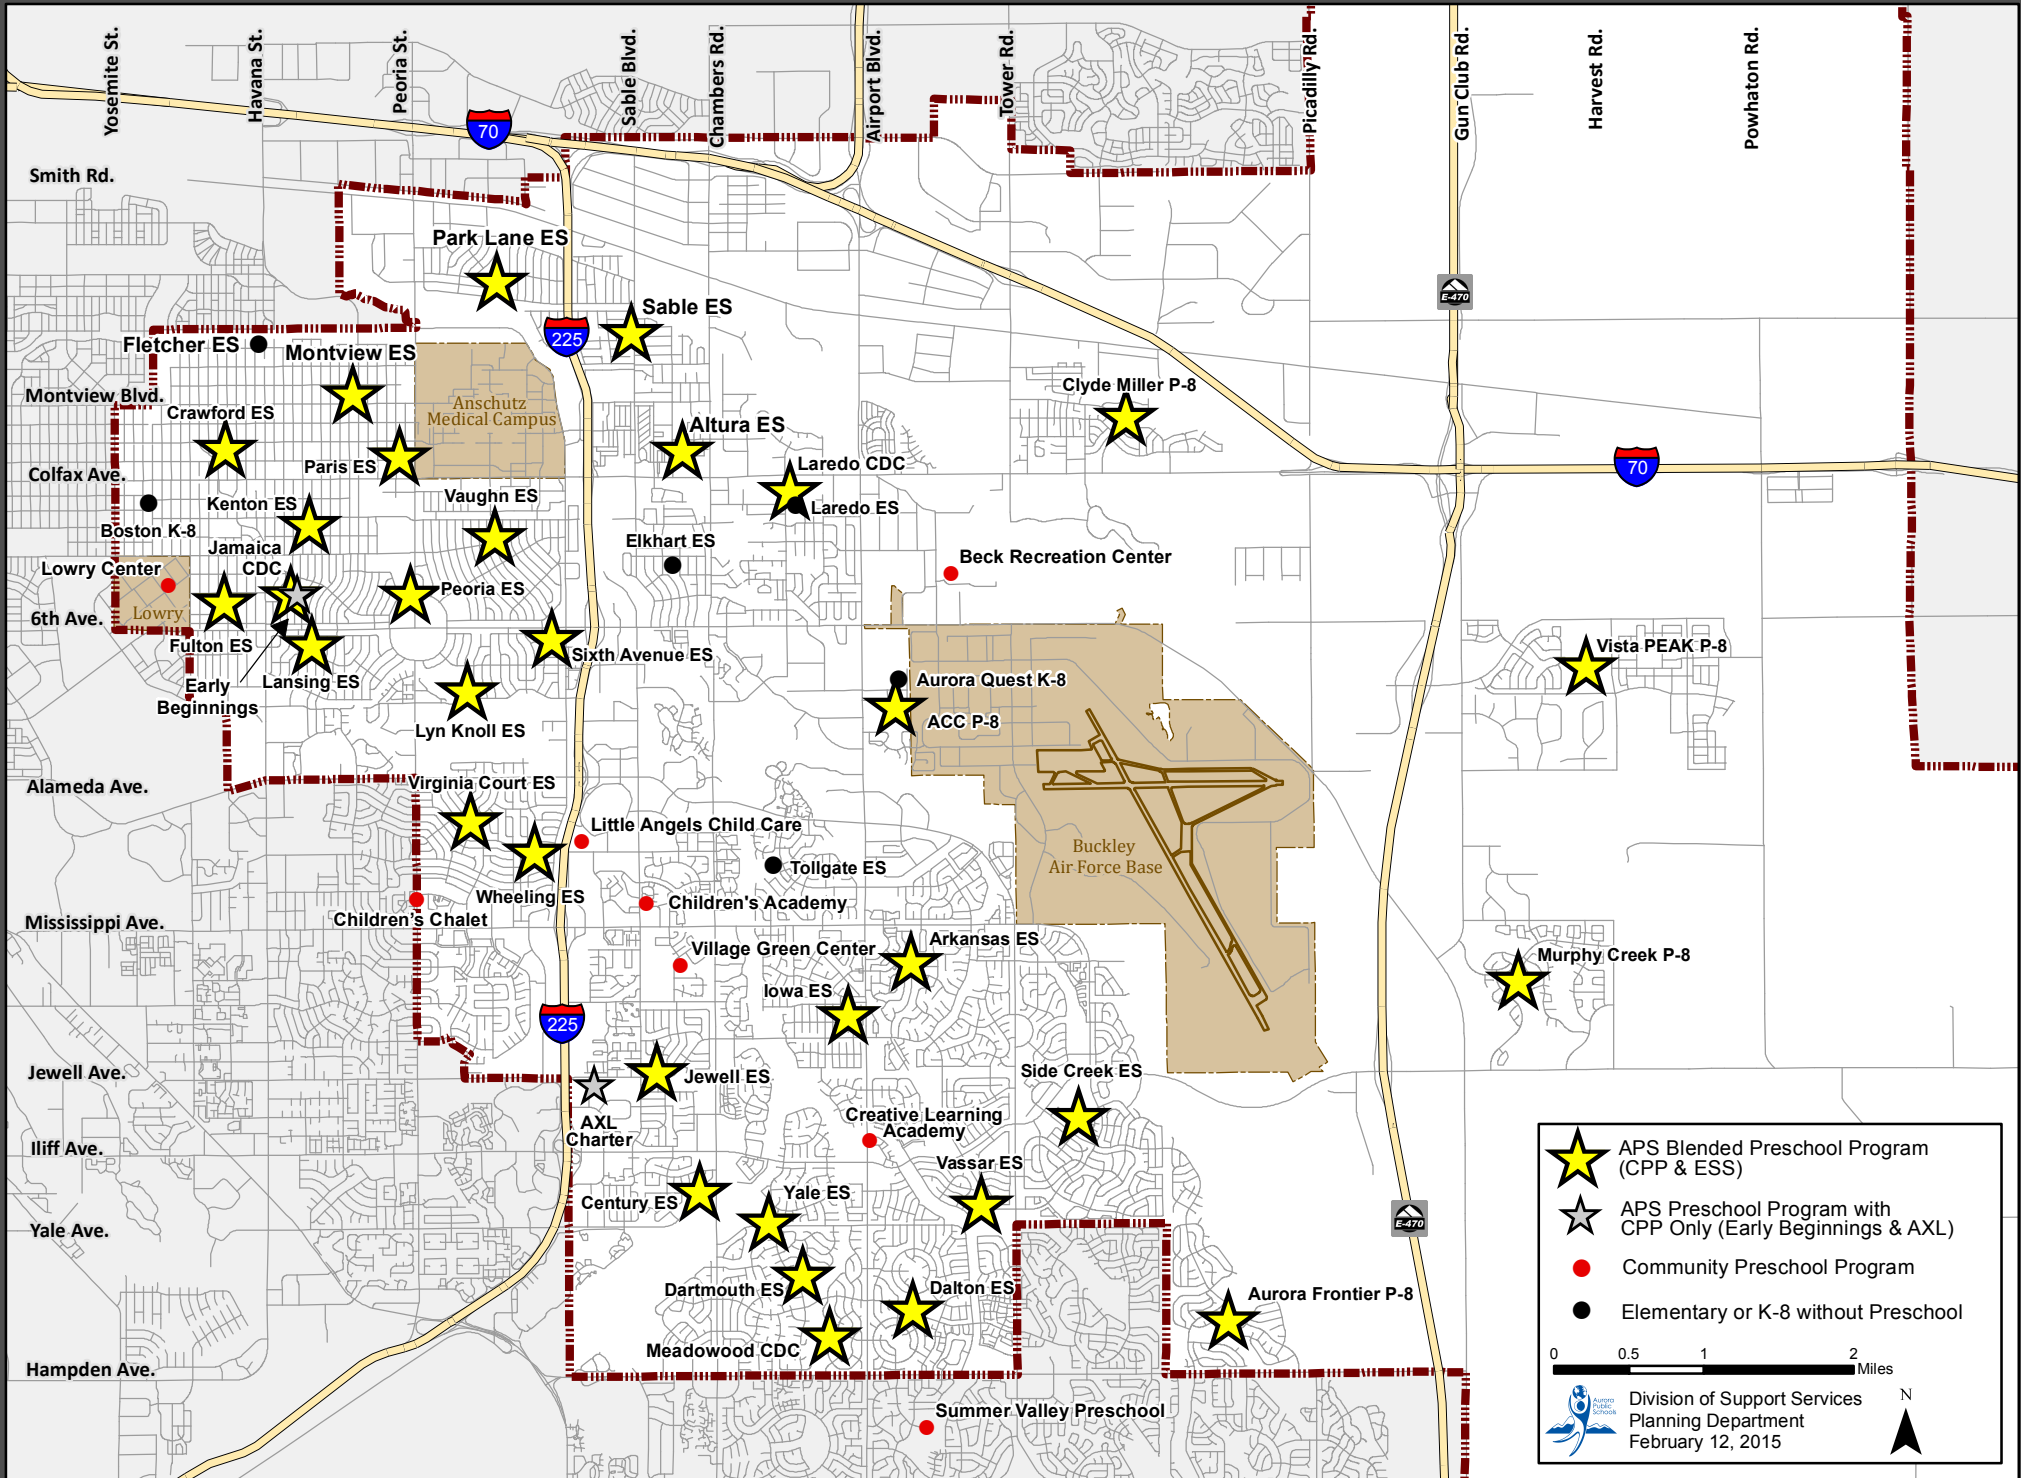

# 2015-16 APS Early Childhood Education Facility Locations

APS Blended Preschool Program (CPP & ESS)  
 APS Preschool Program with CPP Only (Early Beginnings & AXL)  
 Community Preschool Program  
 Elementary or K-8 without Preschool

0    0.5    1    2 Miles

Division of Support Services  
 Planning Department  
 February 12, 2015

N  
↑